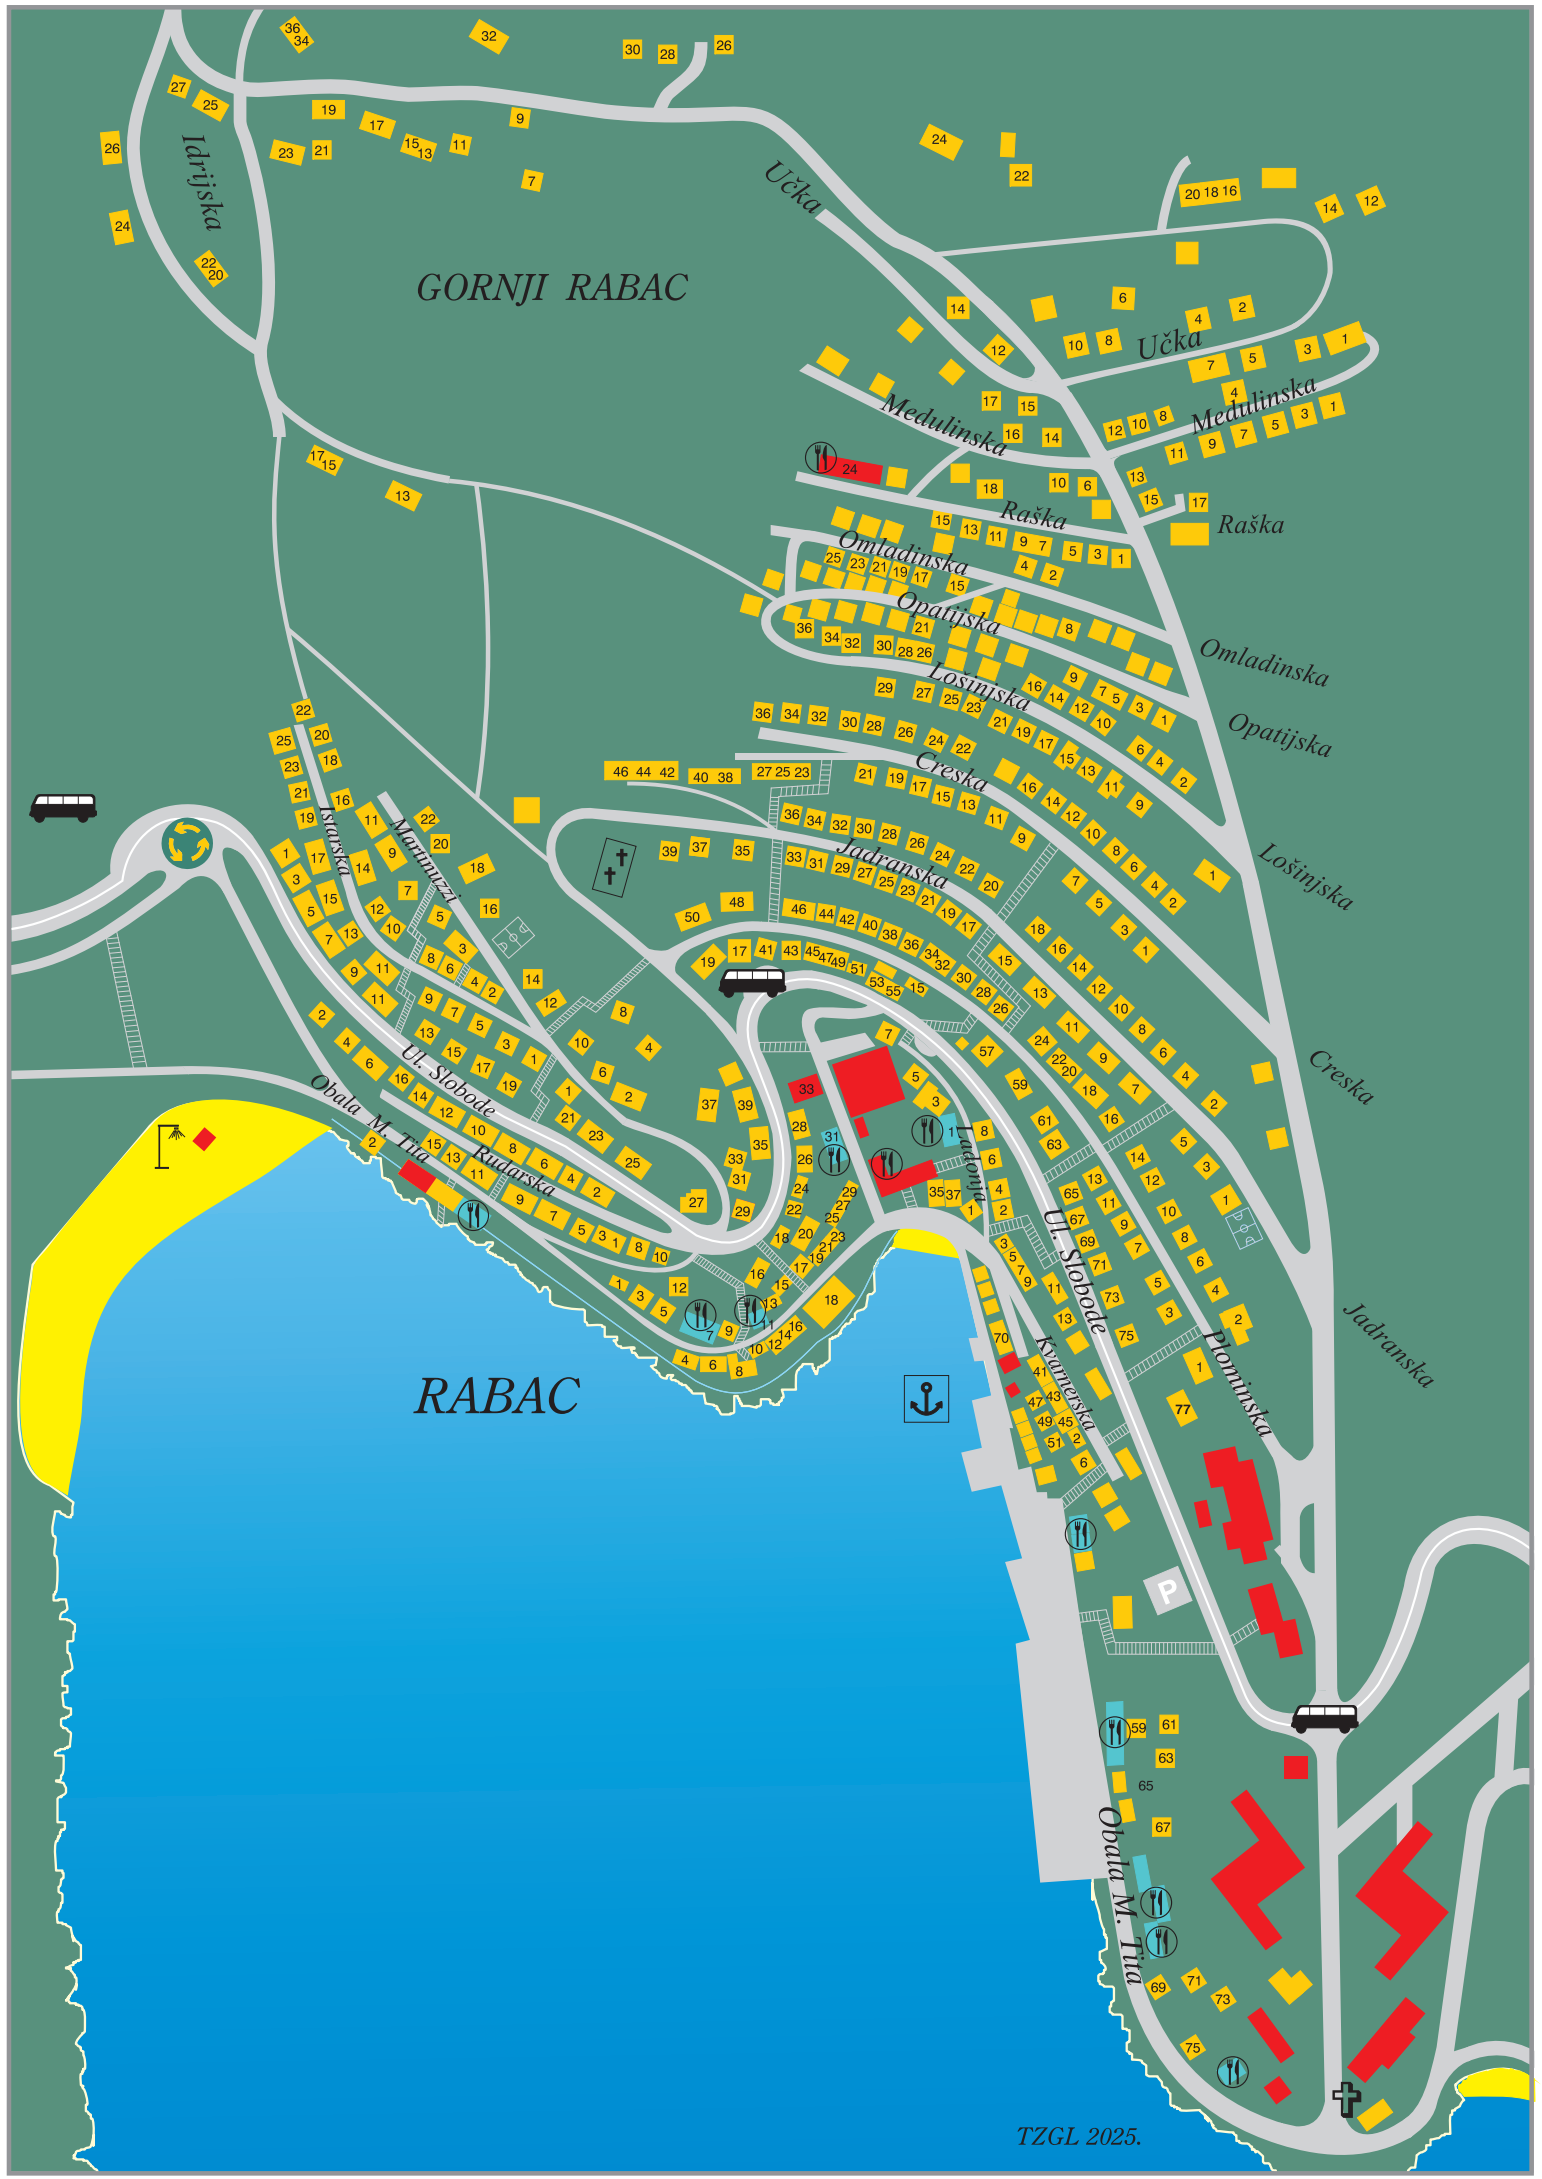

LABIN  
4 km

RIPENDA 3 km  
 LABIN 5 km

# RABAC

- Hotel NARCIS
- Hotel HEDERA
- Hotel MIMOSA-LIDO PALACE
- Hotel ADORAL
- Hotel NOSTROMO

Hotel AMFORA

RABAC SUNNY  
HOTEL &  
RESIDENCE

VALAMAR  
SANFIOR  
HOTEL &  
CASA

VALAMAR COLLECTION  
GIRANDELLA RESORT

VALAMAR BELLEVUE RESORT

GORNJI RABAC

Villa ANNETTE

BIKE PARK

GORNJI RABAC

RABAC